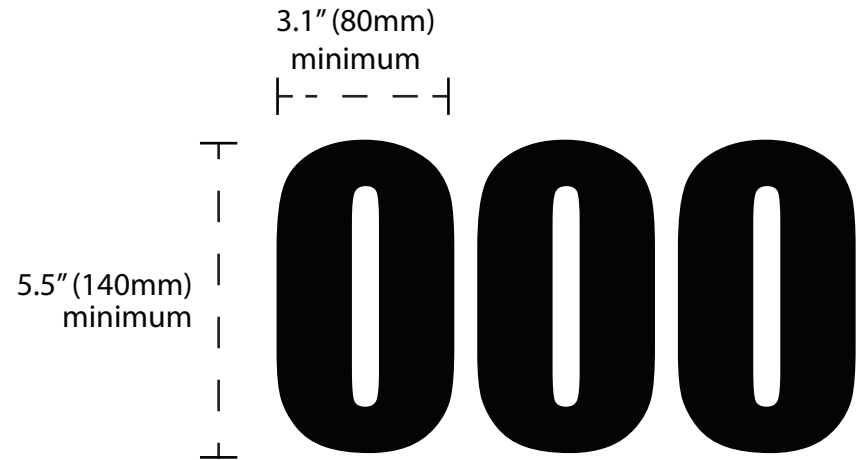

2023 SEASON
NUMBER AND MOTORCYCLE LOGO
GUIDELINE. COMPETITOR BULLETIN 02-2023

* minimum stroke is 0.75" (20mm)
** minimum space between numbers is 0.40" (10mm)

2.75" (70mm)
minimum

4.75" (120mm)
minimum

000

* minimum stroke is 0.75" (20mm)
** minimum space between numbers is 0.40" (10mm)

3" (76mm)
minimum

6" (152mm)

2.5" (63mm)
minimum

12" (305mm)

5.5" (140mm)
minimum

1.67" (42mm)